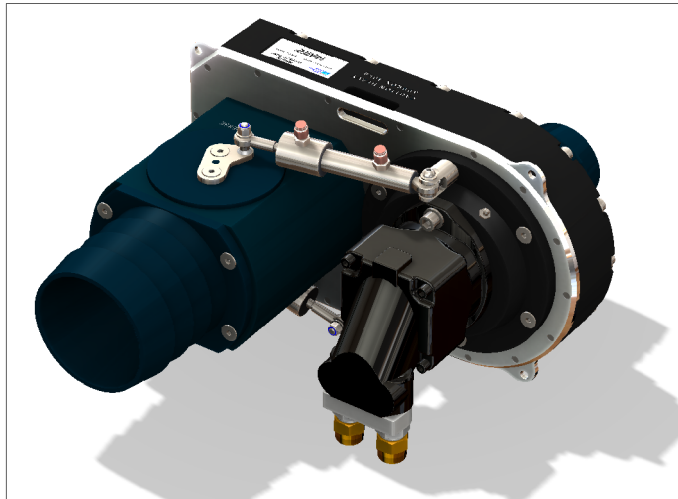

ENVISION DESIGN LTD

PRODUCT DESIGN ENGINEERING

Merlin Super Zip Pump

The Merlin Super Zip Pump the big brother of the Super Zip. The zip pump range are sub sea eductor pump with no moving parts in the suction stream. The unit is designed to fit on modern larger work class ROV's.