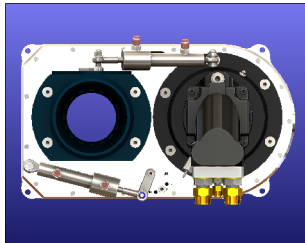

ENVISION DESIGN LTD

PRODUCT DESIGN ENGINEERING

Merlin Super Zip Pump

The Merlin Super Zip Pump the big brother of the Super Zip. The zip pump range are sub sea eductor pump with no moving parts in the suction stream. The unit is designed to fit on modern larger work class ROV's.