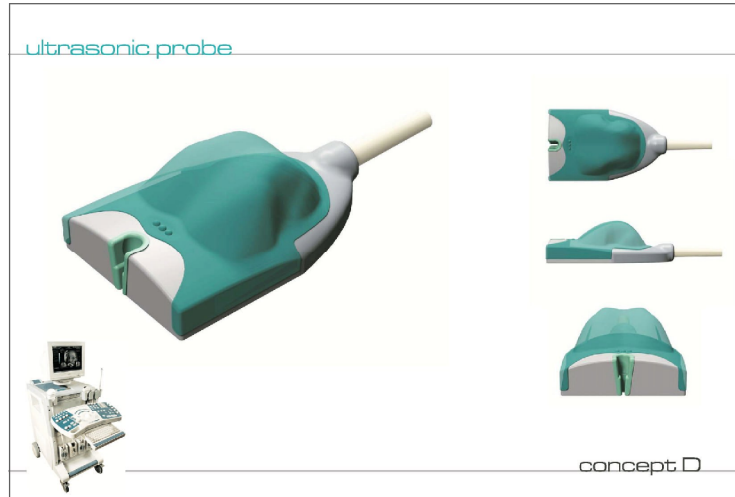

ENVISION DESIGN LTD

PRODUCT DESIGN ENGINEERING

Medical Ultrasonic Probe

The Medical Probe detects bone hidden below fatty tissues to allow injections to be performed safely. Several concept iterations were developed to provide the most appropriate ergonomic design.