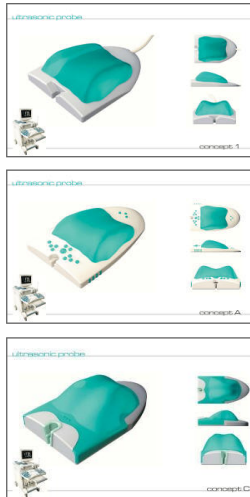

ENVISION DESIGN LTD

PRODUCT DESIGN ENGINEERING

Medical Ultrasonic Probe

The Medical Probe detects bone hidden below fatty tissues to allow injections to be performed safely. Several concept iterations were developed to provide the most appropriate ergonomic design.