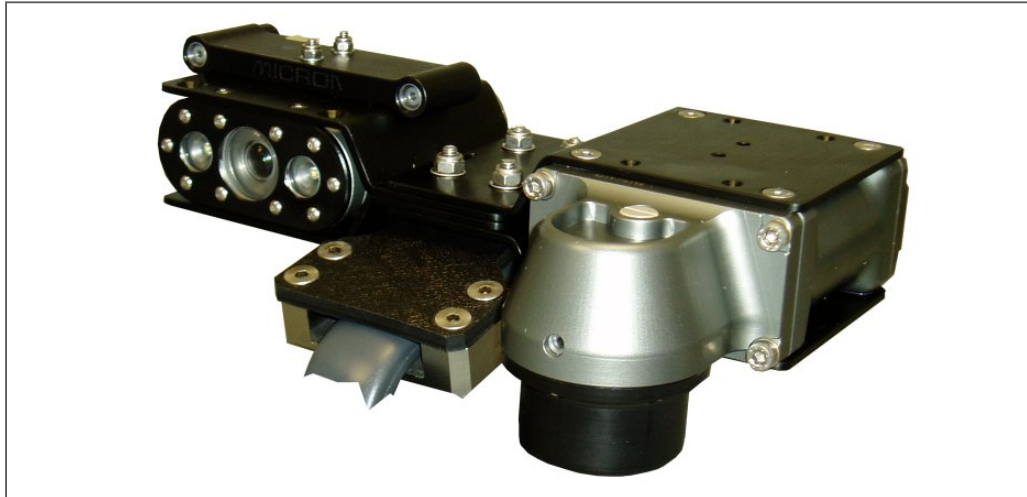

## Diver Helmet - SonCam

The diver Helmet SonCam has been design to provide commercial divers with long range scanning ability. At present survey work is carried with knot & rope. This system provides the divers with up to 200m increased visibility.